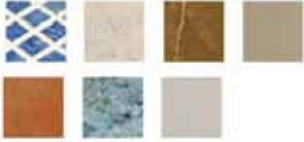

Ref.
426

Glaze - Sandstone - Glazed sandstone - Sandware
Terracota - Marble - Tiles up to 5th class

DIAGER
INNOVATION

User's video

Features

- Head with diamond segments.
- Core extraction.
- Hex shank.

**HOLES
CLEAN AND
WITHOUT ANY
SPLINTERS**