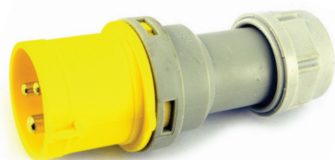

2500 - Electrical Products

Electrical Plugs

VJT Code	Description
25000010	110V 16A
25000030	110v 32A
25000050	240V Blue 16A
25000070	3 Pin 240V 13A White

Electrical Sockets

VJT Code	Description
25000020	110V 16A
25000040	110V 32A
25000060	240V Blue 16A

Electrical Cable

VJT Code	Description
25000080	Arctic Yellow 1.5mm \pm 110V 100m Roll
25000090	Arctic Yellow 2.5mm \pm 110V 100m Roll
25000100	Arctic Yellow 4.0mm \pm 110V 100m Roll

Extension Leads

VJT Code	Description
25000110	1.5mm \pm 16A 110V 14m Loose Roll
25000115	2.5mm \pm 16A 110V 14m Loose Roll
25000116	4.0mm \pm 32A 110V 14m Loose Roll

Electrical Cable Reel

VJT Code	Description
25000120	240V 2 Outlet 13A 25m
25000130	110V 2 Outlet 16A 25m
25000140	240V 2 Outlet 13A 50m
25000150	110V 2 Outlet 16A 50m

Electrical Ancillaries

VJT Code	Description
25000160	Trailing Socket 240V 5m 4 Gang
25000170	Transformer 3.0kVA 16A 2 Outlet
25000180	Transformer 5.0kVA 2 x 16A & 1 x 32A
25000190	Desk Fan 240V 300mm
25000200	Fuses 13A (Pk of 10)
25000310	RCD Adaptor

4 Way Metal Case Splitter

VJT Code	Description
25000305	2.5mm \pm 4 Way Splitter 110V Metal Case 5m

Electrical Work Lights

VJT Code	Description
25000210	Carrylite Halogen Hand Held 110V 500W
25000220	Gripper Lamp 110V
25000240	Telepod Halogen Light 110V 500W
25000245	2ft Twin Fluorescent Tripod Light 110V
25000250	5ft Fluorescent Stand & Twin Outlet 110V
25000320	6V Hand Lantern
25000325	6V Battery For Lantern
25000330	Festoon Kit Polyguard ES 110V 16A 30m
25000340	Replacement Plastic Guards B94P For Festoon
25000380	Tasklight 110V 38W
25000400	Twin Sitelight C/W Adjustable Stand 110V 1000W
25000430	Lighthouse L/H Led Head - 8 Lead Light
25000440	Plasterers A Frame Folding Light 110V
25000150	L/HHALSPOT Rechargeable Torch